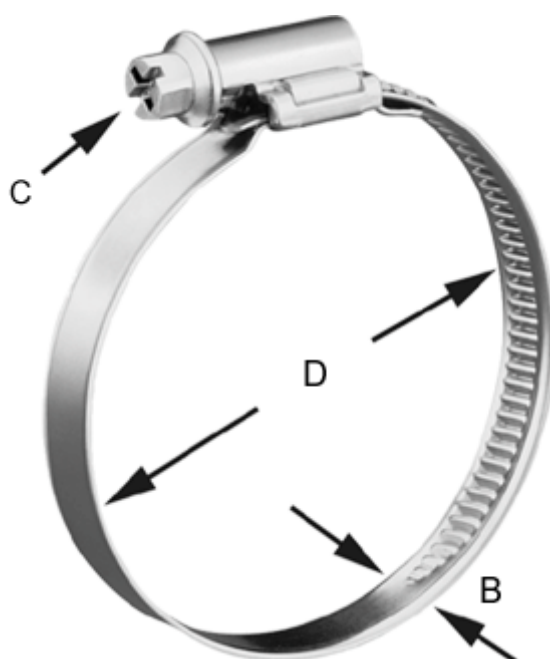

Article number: 021366704037

Description: Worm Drive Hose Clip
TORRO 30-45/12 C7 W4

Measures

C (screw type) = C7 - 7mm

Diameter D = 30-45

Width B = 12.0